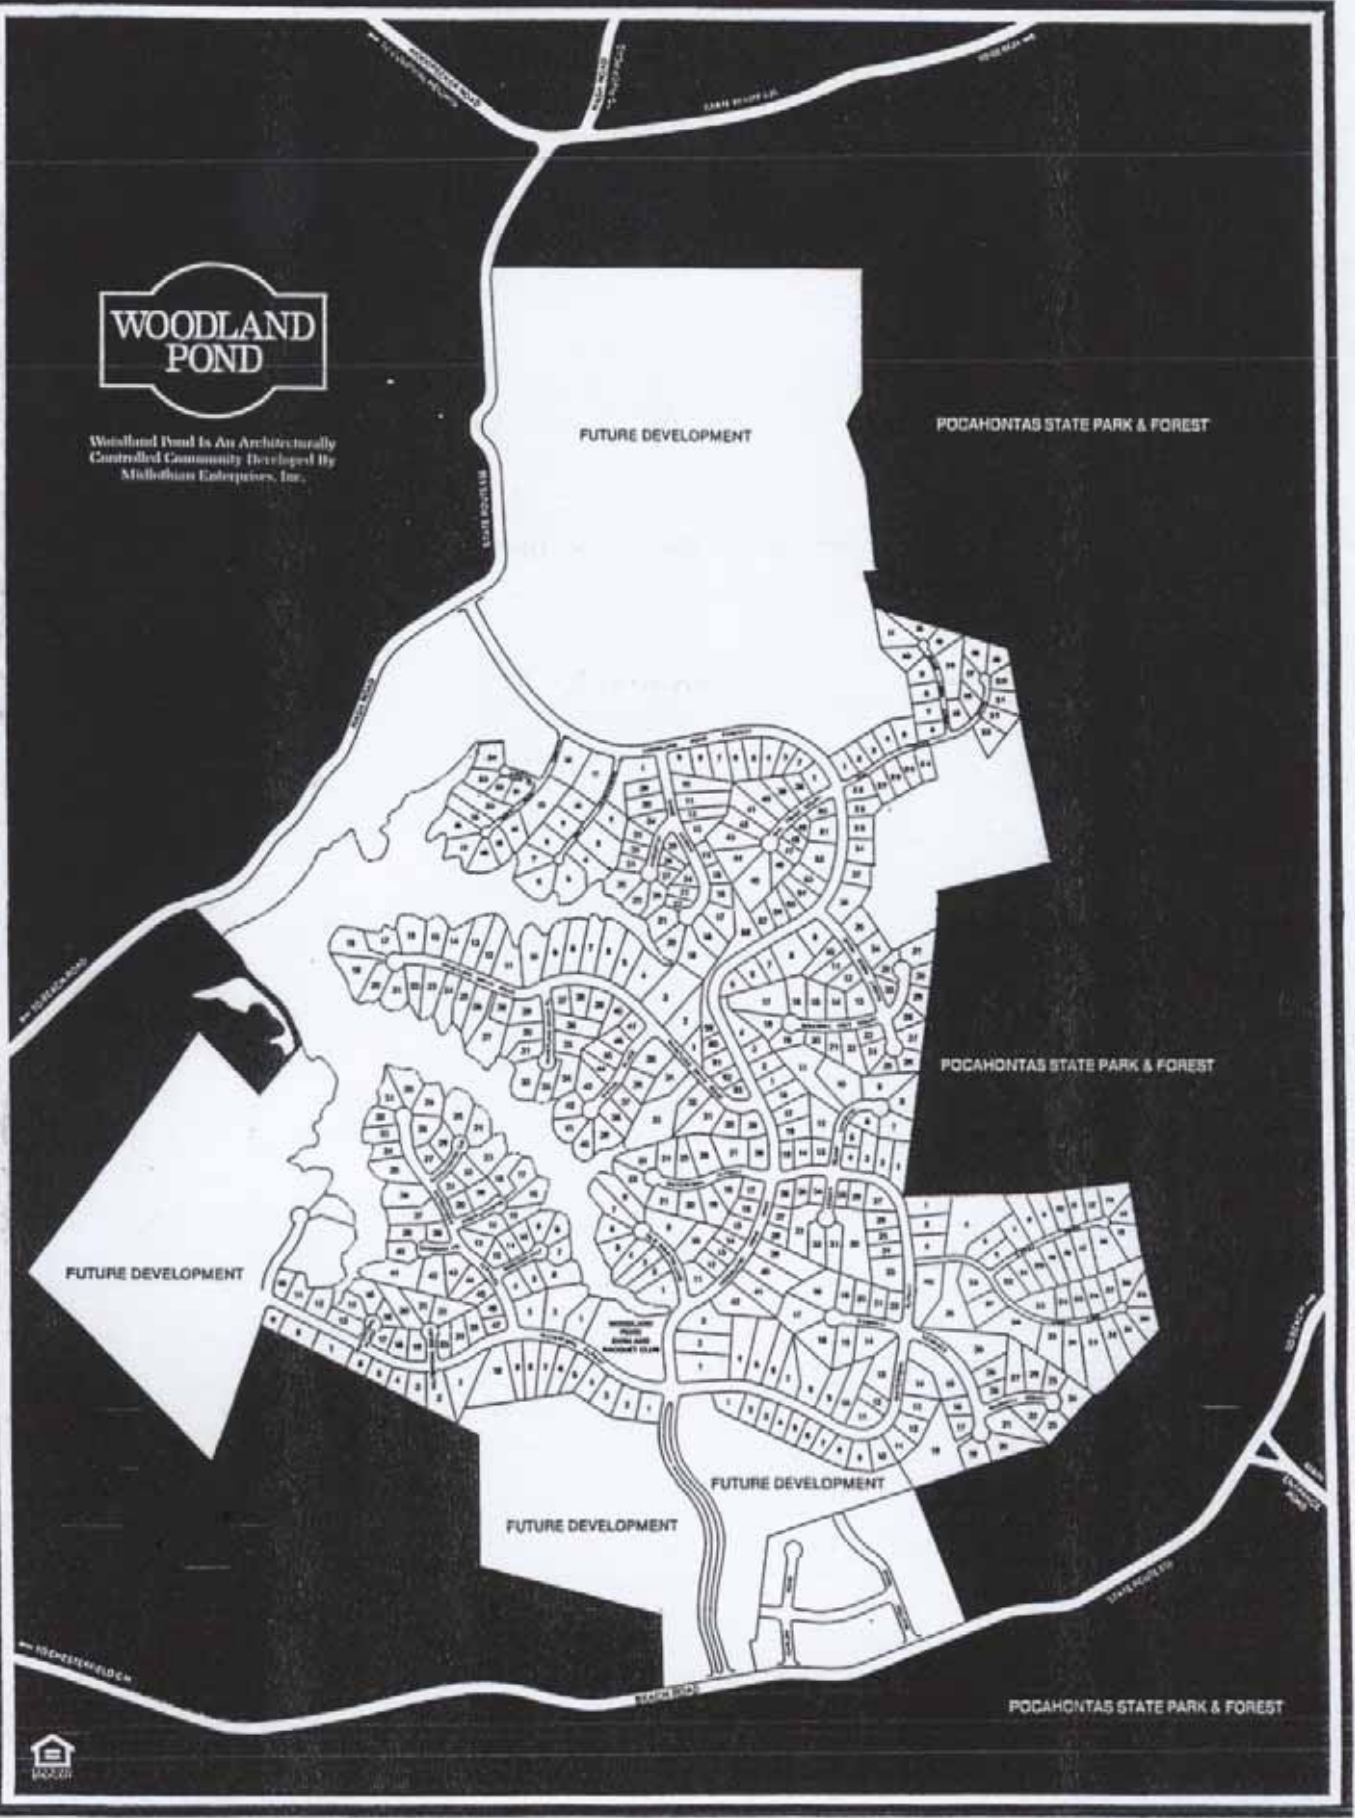

WOODLAND POND

Woodland Pond Is An Architecturally
Controlled Community Developed By
Middleham Enterprises, Inc.